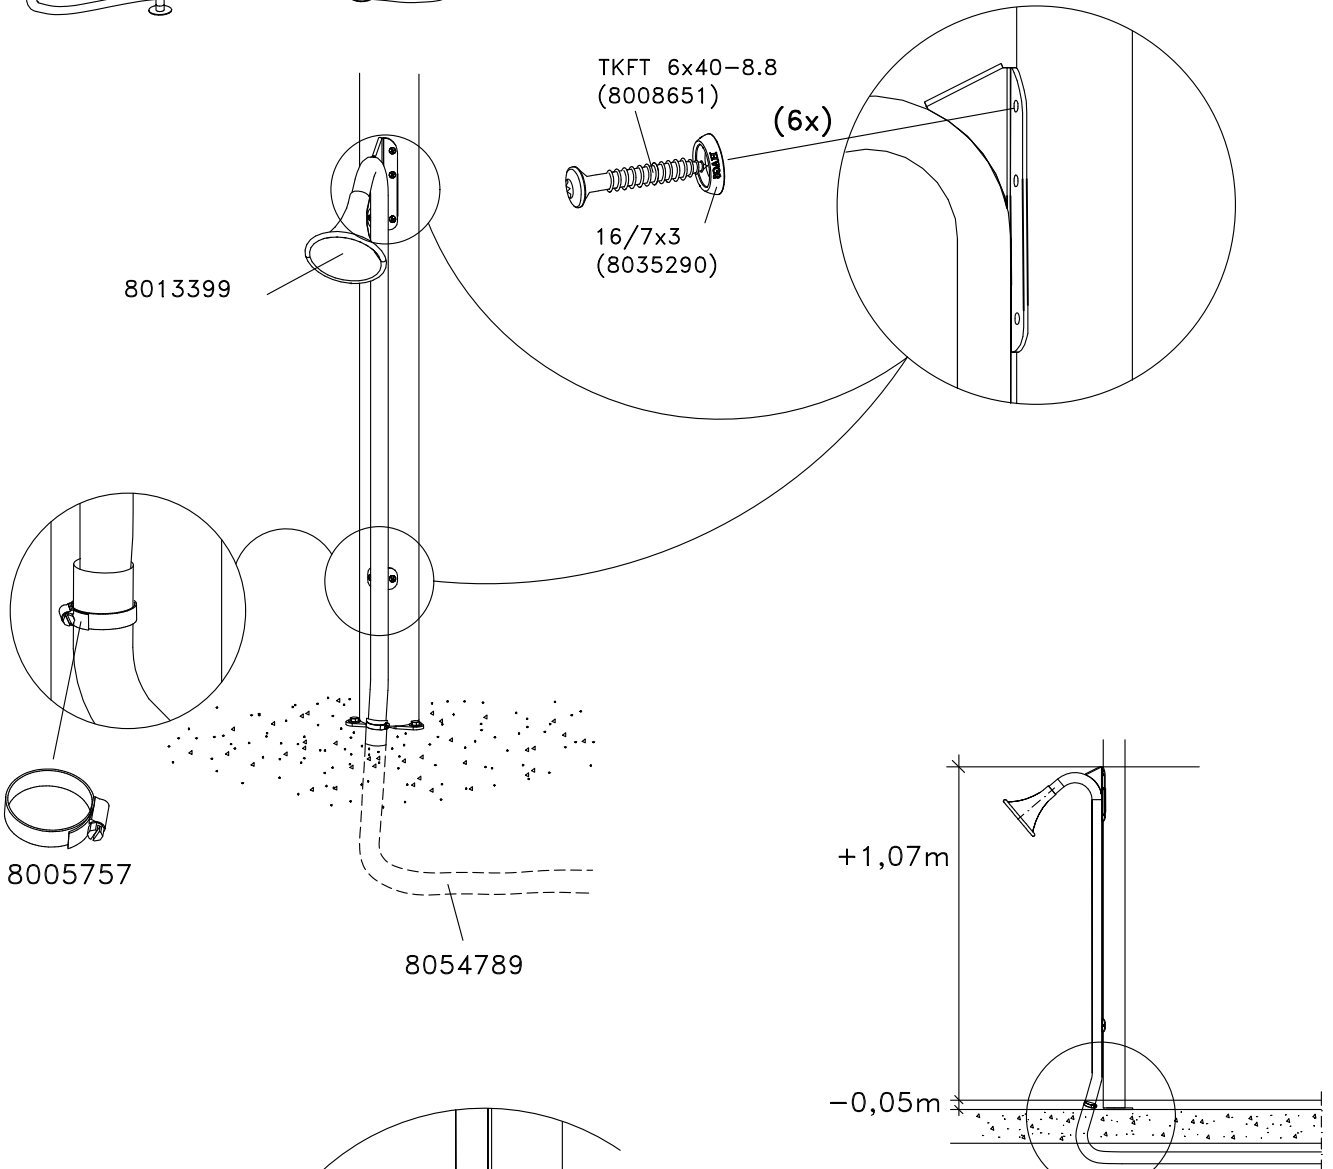

TYPE	ART.NO
	8013399
 5/10/15m	8054789

2x24h !

≥C20/25
S1-S3

 101

HAGS ANEBY, SWEDEN
+46(0)380-47300
www.hags.com

Talk tube OM Wood
422 912 10
1(1)

 NN  ToB 2017-11-16 1