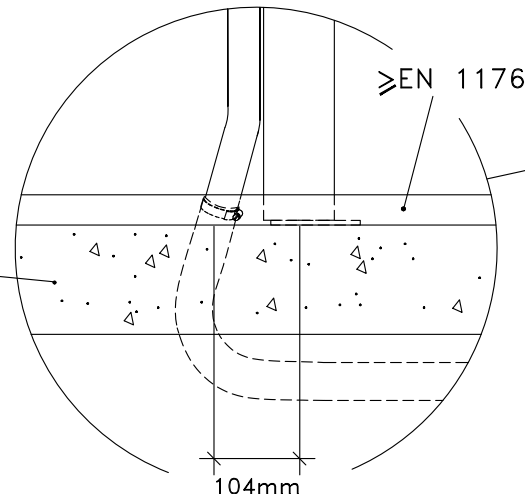

TYPE	ART.NO
	8013399
 5/10/15m	8054789

2x24h !

≥C20/25
S1-S3

 101

HAGS ANEBY, SWEDEN
+46(0)380-47300
www.hags.com

Talk tube OM Wood
422 912 10
1(1)

 NN  ToB 2017-11-16 1