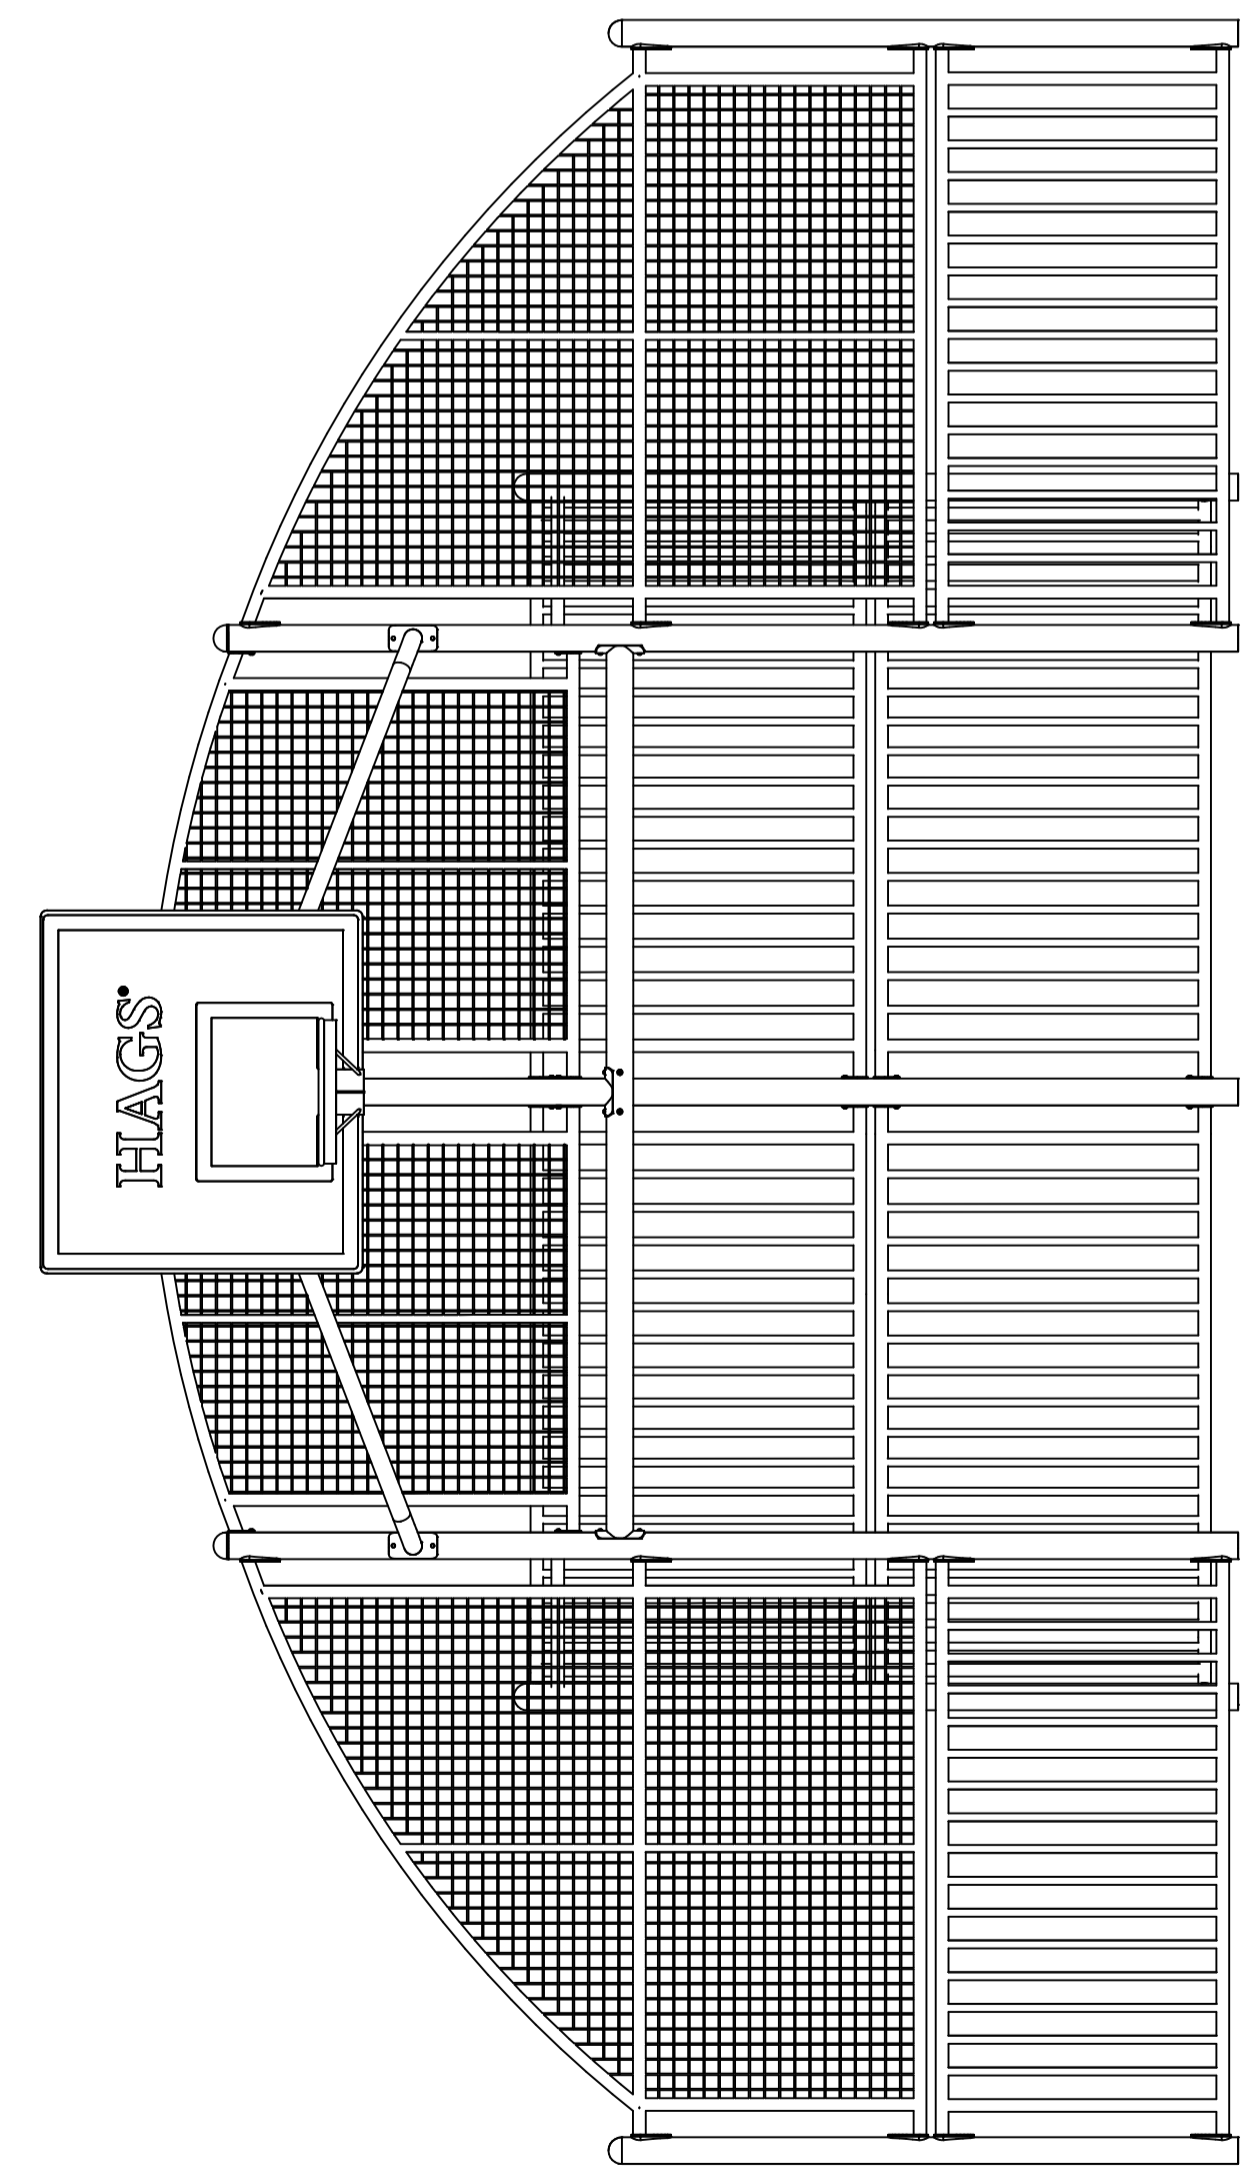

TITLE
SA-IN
ARENA INDIANA

HAGS®

T: +46 380 473 00 E: hags@hags.com W: www.hags.com

DATE: 20/02/2024
DRAWN BY: JW CHECKED BY: CCW

DRAWING NUMBER: MASW107038 REVISION 0

© HAGS 2024

SHEET 2 OF 2