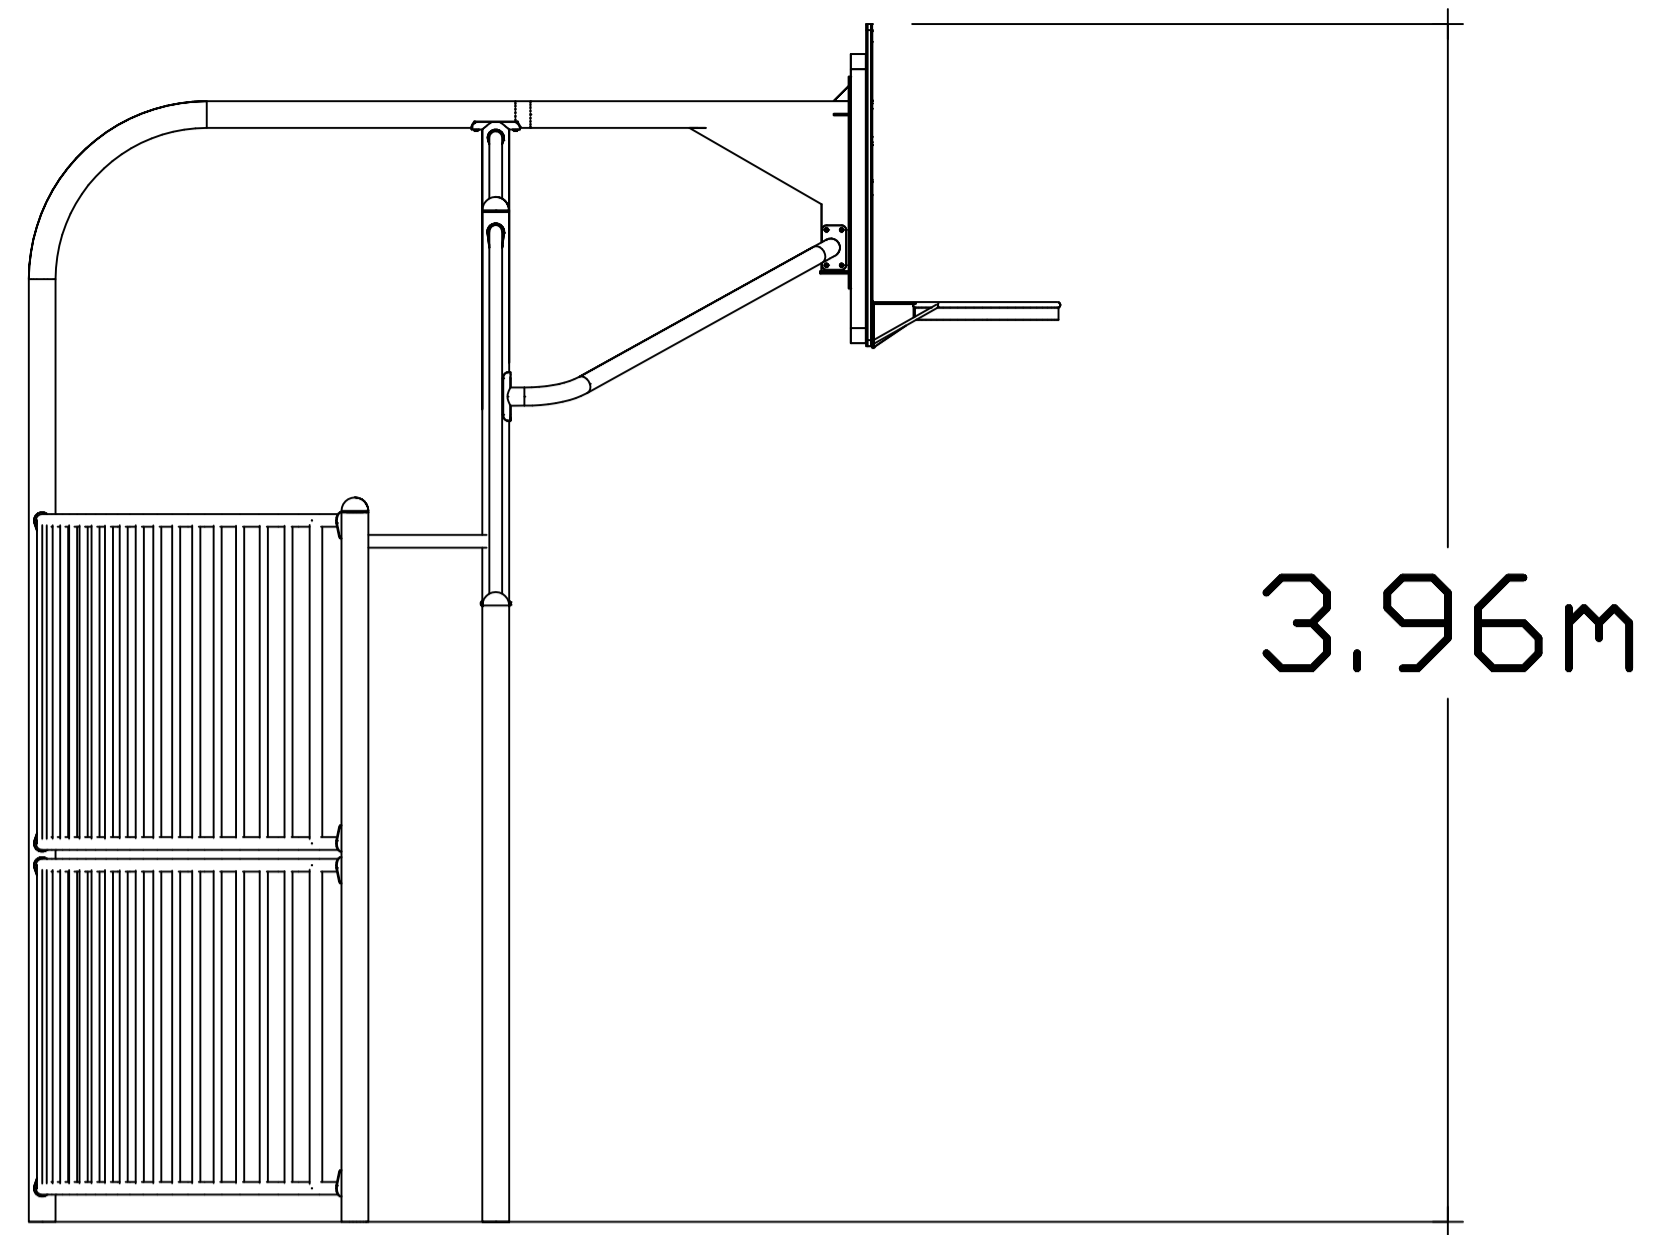

TITLE
SA-IN
ARENA INDIANA

HAGS®

T: +46 380 473 00 E: hags@hags.com W: www.hags.com

DATE: 20/02/2024
DRAWN BY: JW CHECKED BY: CCW

DRAWING NUMBER: MASW107038 REVISION 0

© HAGS 2024

SHEET 2 OF 2