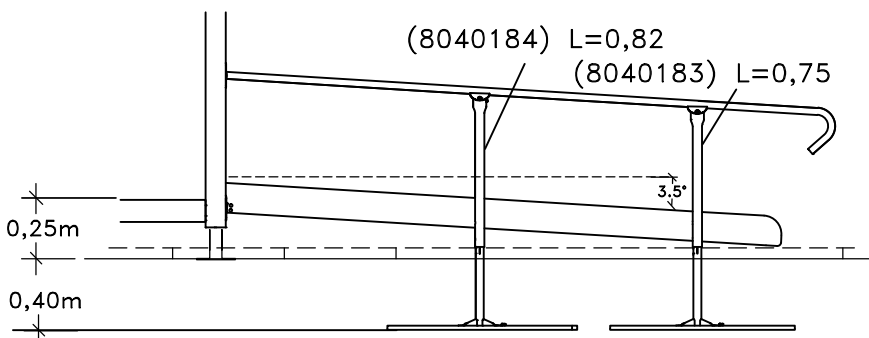

TYPE	HAGS.NO
	8063856
	8009514 8009515
	0,75m (2x) 8040183
	0,82m (2x) 8040184
	8013167
	8009733

A	TKFT 8x60 (8008646)	18/15x4,5 (8005966)
B	MVBF 10x25 (8008589)	CAP 10 (8005961), M6M A2 M10 (8008796), SRB 11x24 (8008850), COVER 10 (8005963)
C	COVER 10 (8005963), M6S 10x50 (8008380)	SRB 11x24 (8008850), CAP 10 (8005961)
D	MVBF 10x35 (8008592)	CAP 10 (8005961), M6M A2 M10 (8008796), SRB 11x24 (8008850), COVER 10 (8005963)
E	TKFT 6x50 (8008653)	16x3 (8035290)