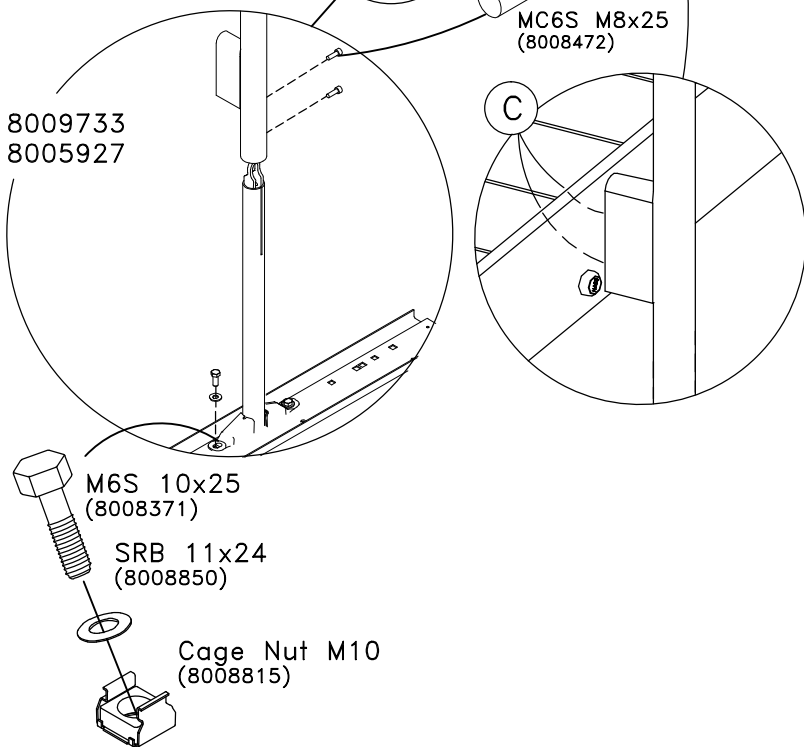

TYPE	HAGS.NO
	8063856
	8009514 8009515
	0,75m (2x) 8040183
	0,82m (2x) 8040184
	8013167
	8009733

A	TKFT 8x60 (8008646)	18/15x4,5 (8005966)
B	MVBF 10x25 (8008589)	CAP 10 (8005961), M6M A2 M10 (8008796), SRB 11x24 (8008850), COVER 10 (8005963)
C	COVER 10 (8005963), M6S 10x50 (8008380)	SRB 11x24 (8008850), CAP 10 (8005961)
D	MVBF 10x35 (8008592)	CAP 10 (8005961), M6M A2 M10 (8008796), SRB 11x24 (8008850), COVER 10 (8005963)
E	TKFT 6x50 (8008653)	16x3 (8035290)

HAGS ANEBY, SWEDEN
+46(0)380-47300
www.hags.com

Ramp wood post
42075510
1(1)

TJ - - 3+