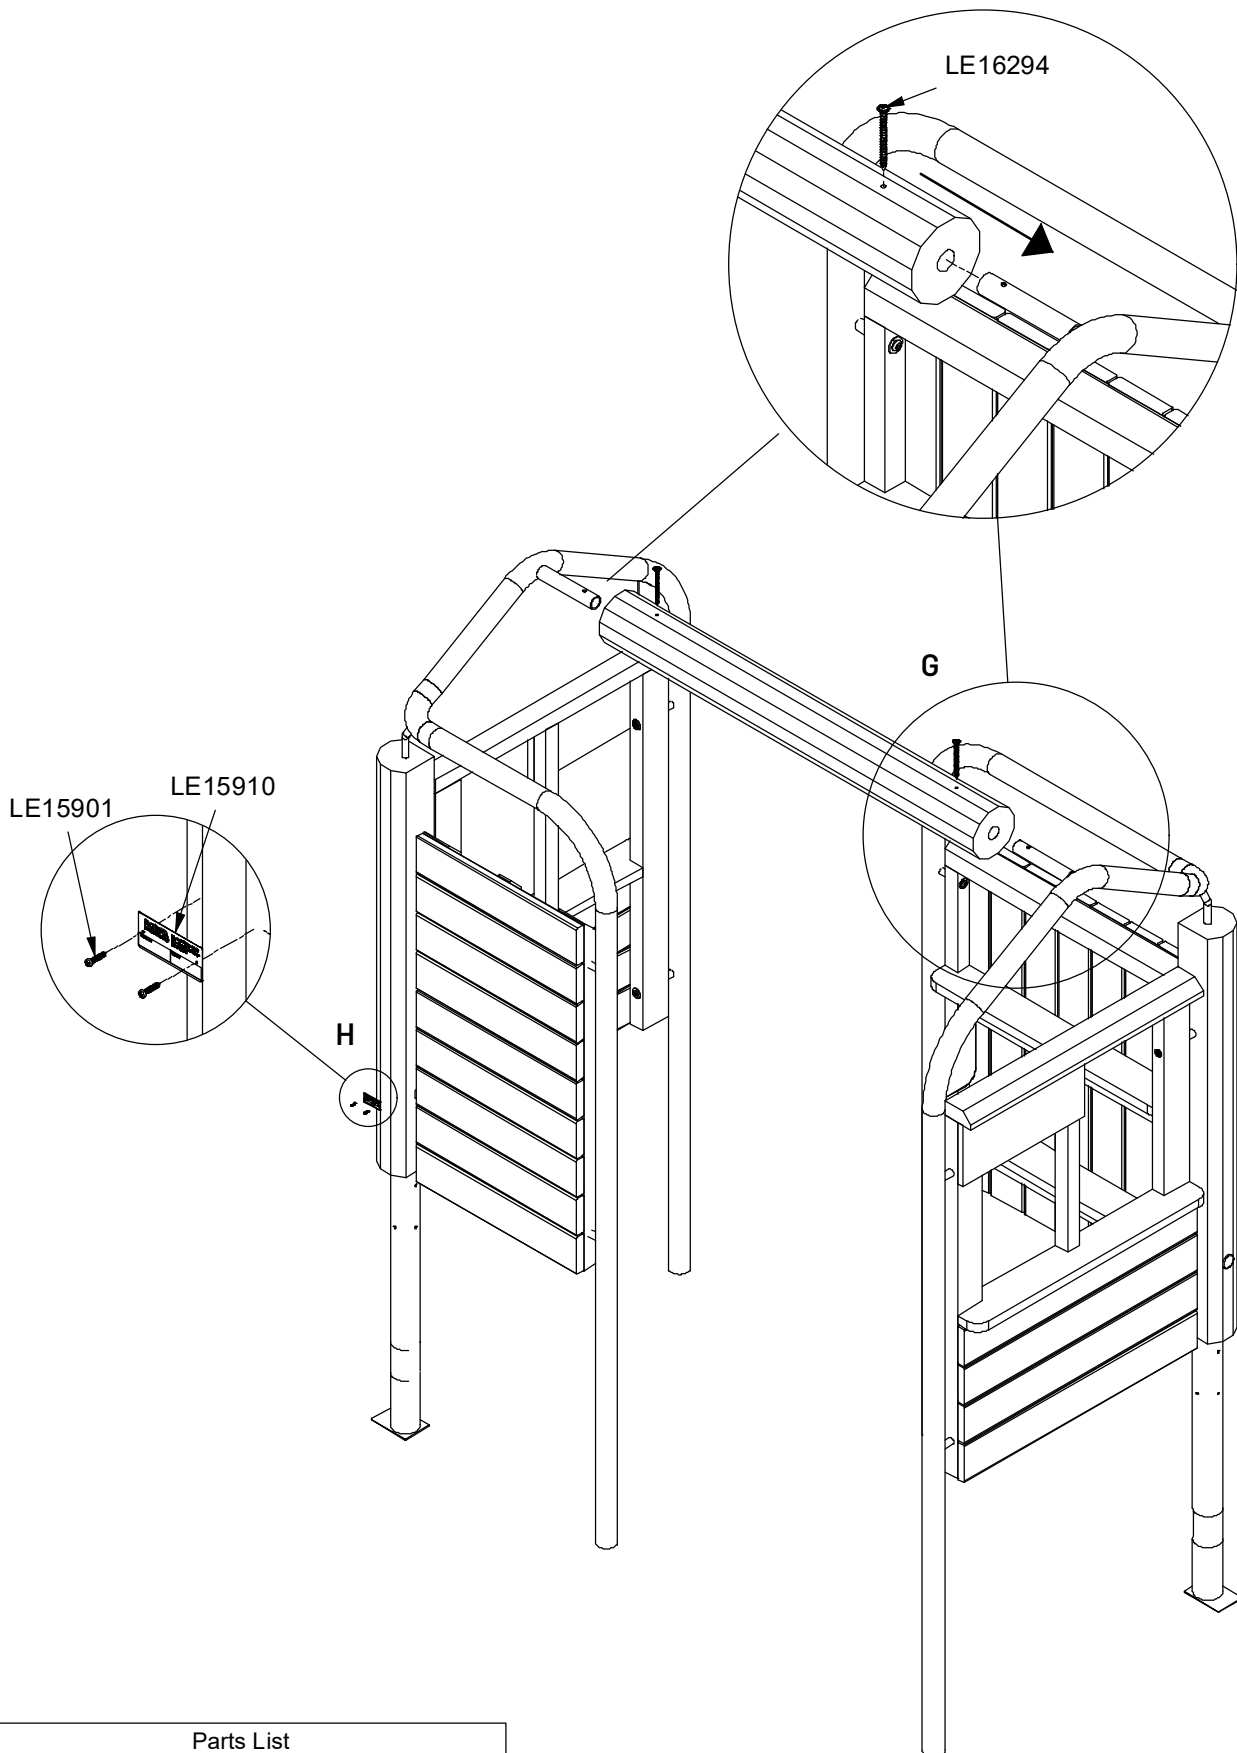

2

5 h

18m<sup>2</sup>

4,7x4,2x1,9 m

~219 kg

~0,22m<sup>3</sup>

115x262x16 cm

65 kg

Parts List

QTY	PART NO	DESCRIP.
1	D11118	Role play wall, 60x112 cm
1	D11416	Role play wall, 87x112 cm
2	D11417	Role play gable, 90°
1	RS00264	$\varnothing 140-160 \times 1400$ mm, Robinia
1	SR00036	$\varnothing 60$ Tube for Role play gable
1	SR00037	$\varnothing 60$ Tube for Role play gable

Parts List

QTY	PART NO	DESCRIP.
4	SR00130	Ø20x35 spacer
2	LE16066	M5x12 mm
2	LE16085	M10x70 mm
2	LE16097	M10x120 mm
4	LE16153	M10 - Ø29mm
2	LE16297	Ø8x160/80mm
2	LE16295	Ø8x110/80 mm

Parts List

QTY	PART NO	DESCRIP.
2	LE16294	Ø8x120/80 mm
2	LE15901	3x16, PH
1	LE15910	Name tag