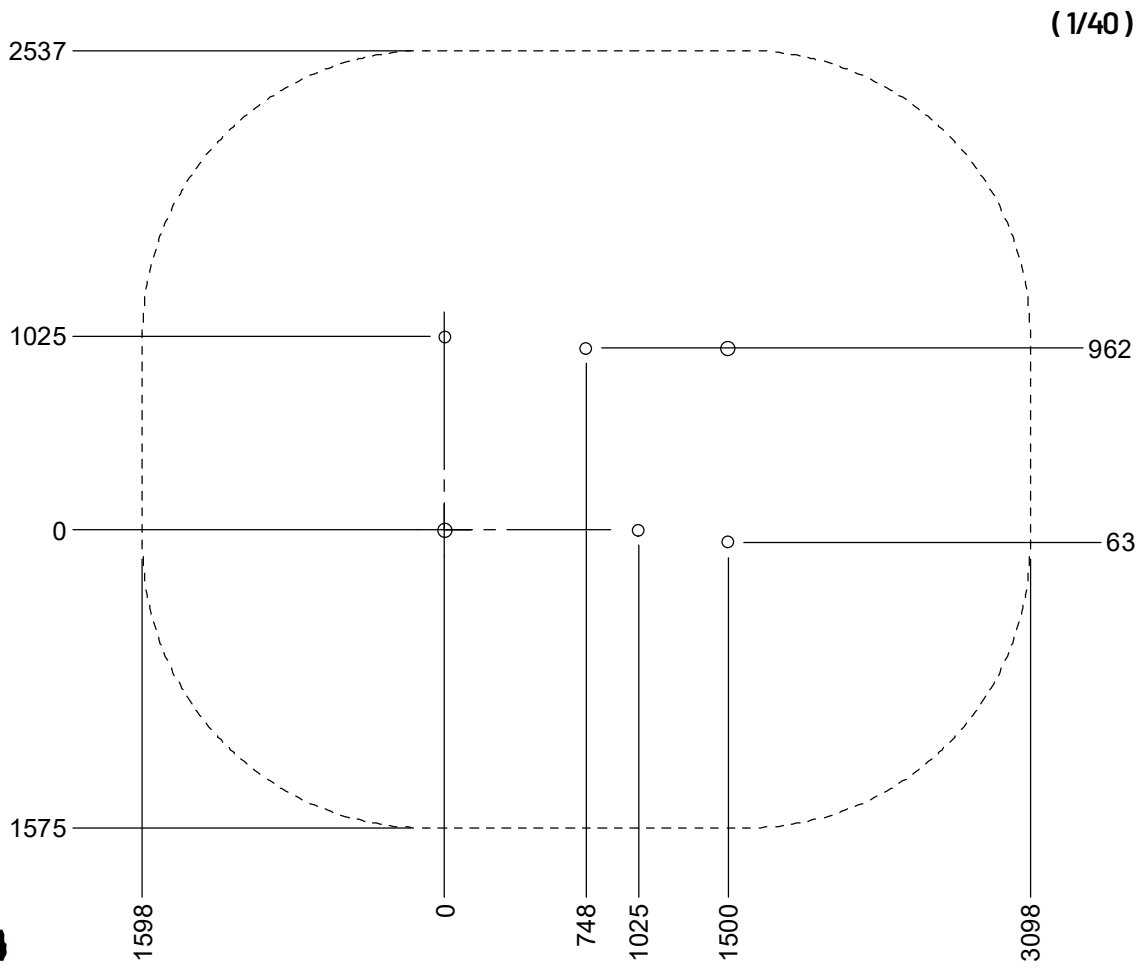

2

5 h

18m<sup>2</sup>

4,7x4,2x1,9 m

~219 kg

~0,22m<sup>3</sup>

115x262x16 cm

65 kg

Parts List

QTY	PART NO	DESCRIP.
1	D11118	Role play wall, 60x112 cm
1	D11416	Role play wall, 87x112 cm
2	D11417	Role play gable, 90°
1	RS00264	$\varnothing 140-160 \times 1400$ mm, Robinia
1	SR00036	$\varnothing 60$ Tube for Role play gable
1	SR00037	$\varnothing 60$ Tube for Role play gable

Parts List

QTY	PART NO	DESCRIP.
4	SR00130	Ø20x35 spacer
2	LE16066	M5x12 mm
2	LE16085	M10x70 mm
2	LE16097	M10x120 mm
4	LE16153	M10 - Ø29mm
2	LE16297	Ø8x160/80mm
2	LE16295	Ø8x110/80 mm

Parts List

QTY	PART NO	DESCRIP.
2	LE16294	Ø8x120/80 mm
2	LE15901	3x16, PH
1	LE15910	Name tag