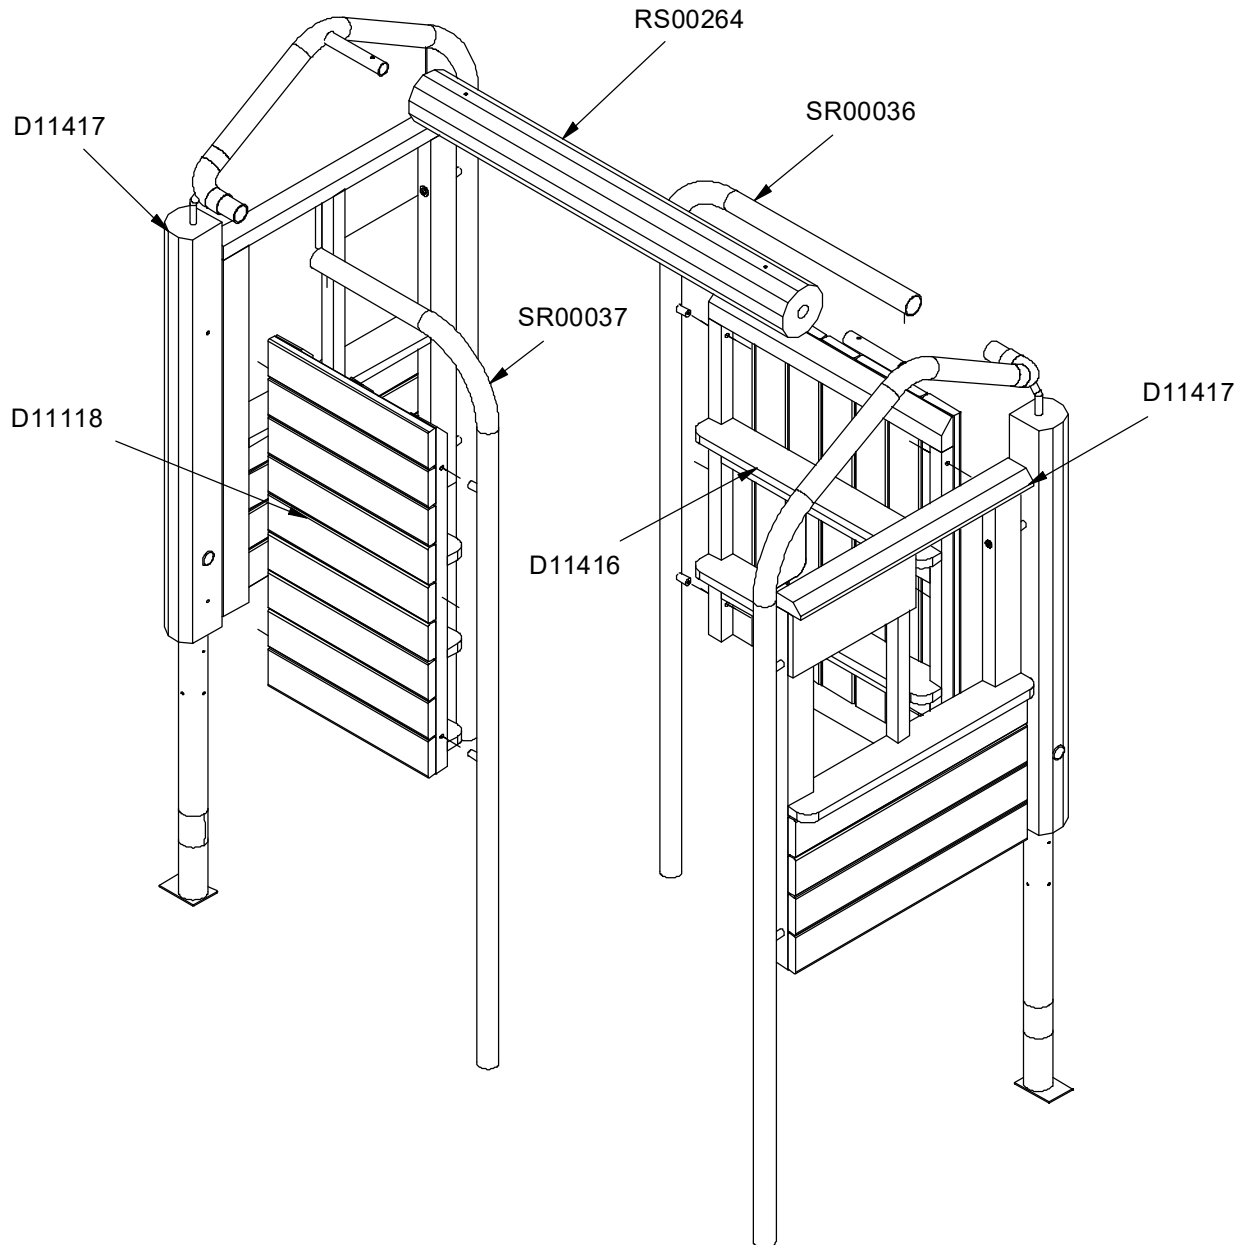

2

5 h

18m<sup>2</sup>

4,7x4,2x1,9 m

~219 kg

~0,22m<sup>3</sup>

115x262x16 cm

65 kg

Parts List

QTY	PART NO	DESCRIP.
1	D11118	Role play wall, 60x112 cm
1	D11416	Role play wall, 87x112 cm
2	D11417	Role play gable, 90°
1	RS00264	$\varnothing 140-160 \times 1400$ mm, Robinia
1	SR00036	$\varnothing 60$ Tube for Role play gable
1	SR00037	$\varnothing 60$ Tube for Role play gable

Parts List

QTY	PART NO	DESCRIP.
4	SR00130	Ø20x35 spacer
2	LE16066	M5x12 mm
2	LE16085	M10x70 mm
2	LE16097	M10x120 mm
4	LE16153	M10 - Ø29mm
2	LE16297	Ø8x160/80mm
2	LE16295	Ø8x110/80 mm

Parts List

QTY	PART NO	DESCRIP.
2	LE16294	Ø8x120/80 mm
2	LE15901	3x16, PH
1	LE15910	Name tag