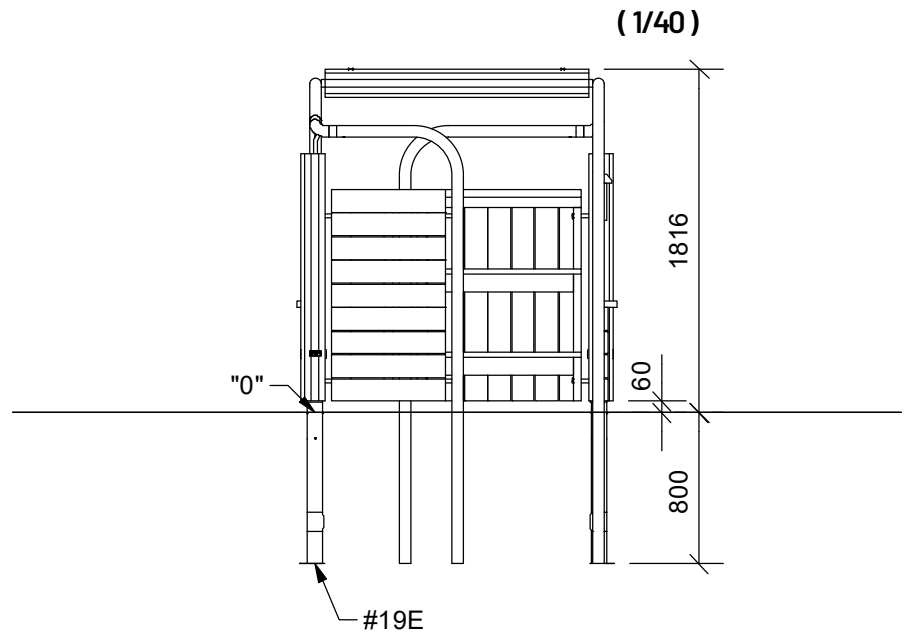

2

5 h

18m<sup>2</sup>

4,7x4,2x1,9 m

~219 kg

~0,22m<sup>3</sup>

115x262x16 cm

65 kg

Parts List

QTY	PART NO	DESCRIP.
1	D11118	Role play wall, 60x112 cm
1	D11416	Role play wall, 87x112 cm
2	D11417	Role play gable, 90°
1	RS00264	$\varnothing 140-160 \times 1400$ mm, Robinia
1	SR00036	$\varnothing 60$ Tube for Role play gable
1	SR00037	$\varnothing 60$ Tube for Role play gable

Parts List

QTY	PART NO	DESCRIP.
4	SR00130	Ø20x35 spacer
2	LE16066	M5x12 mm
2	LE16085	M10x70 mm
2	LE16097	M10x120 mm
4	LE16153	M10 - Ø29mm
2	LE16297	Ø8x160/80mm
2	LE16295	Ø8x110/80 mm

Parts List

QTY	PART NO	DESCRIP.
2	LE16294	Ø8x120/80 mm
2	LE15901	3x16, PH
1	LE15910	Name tag