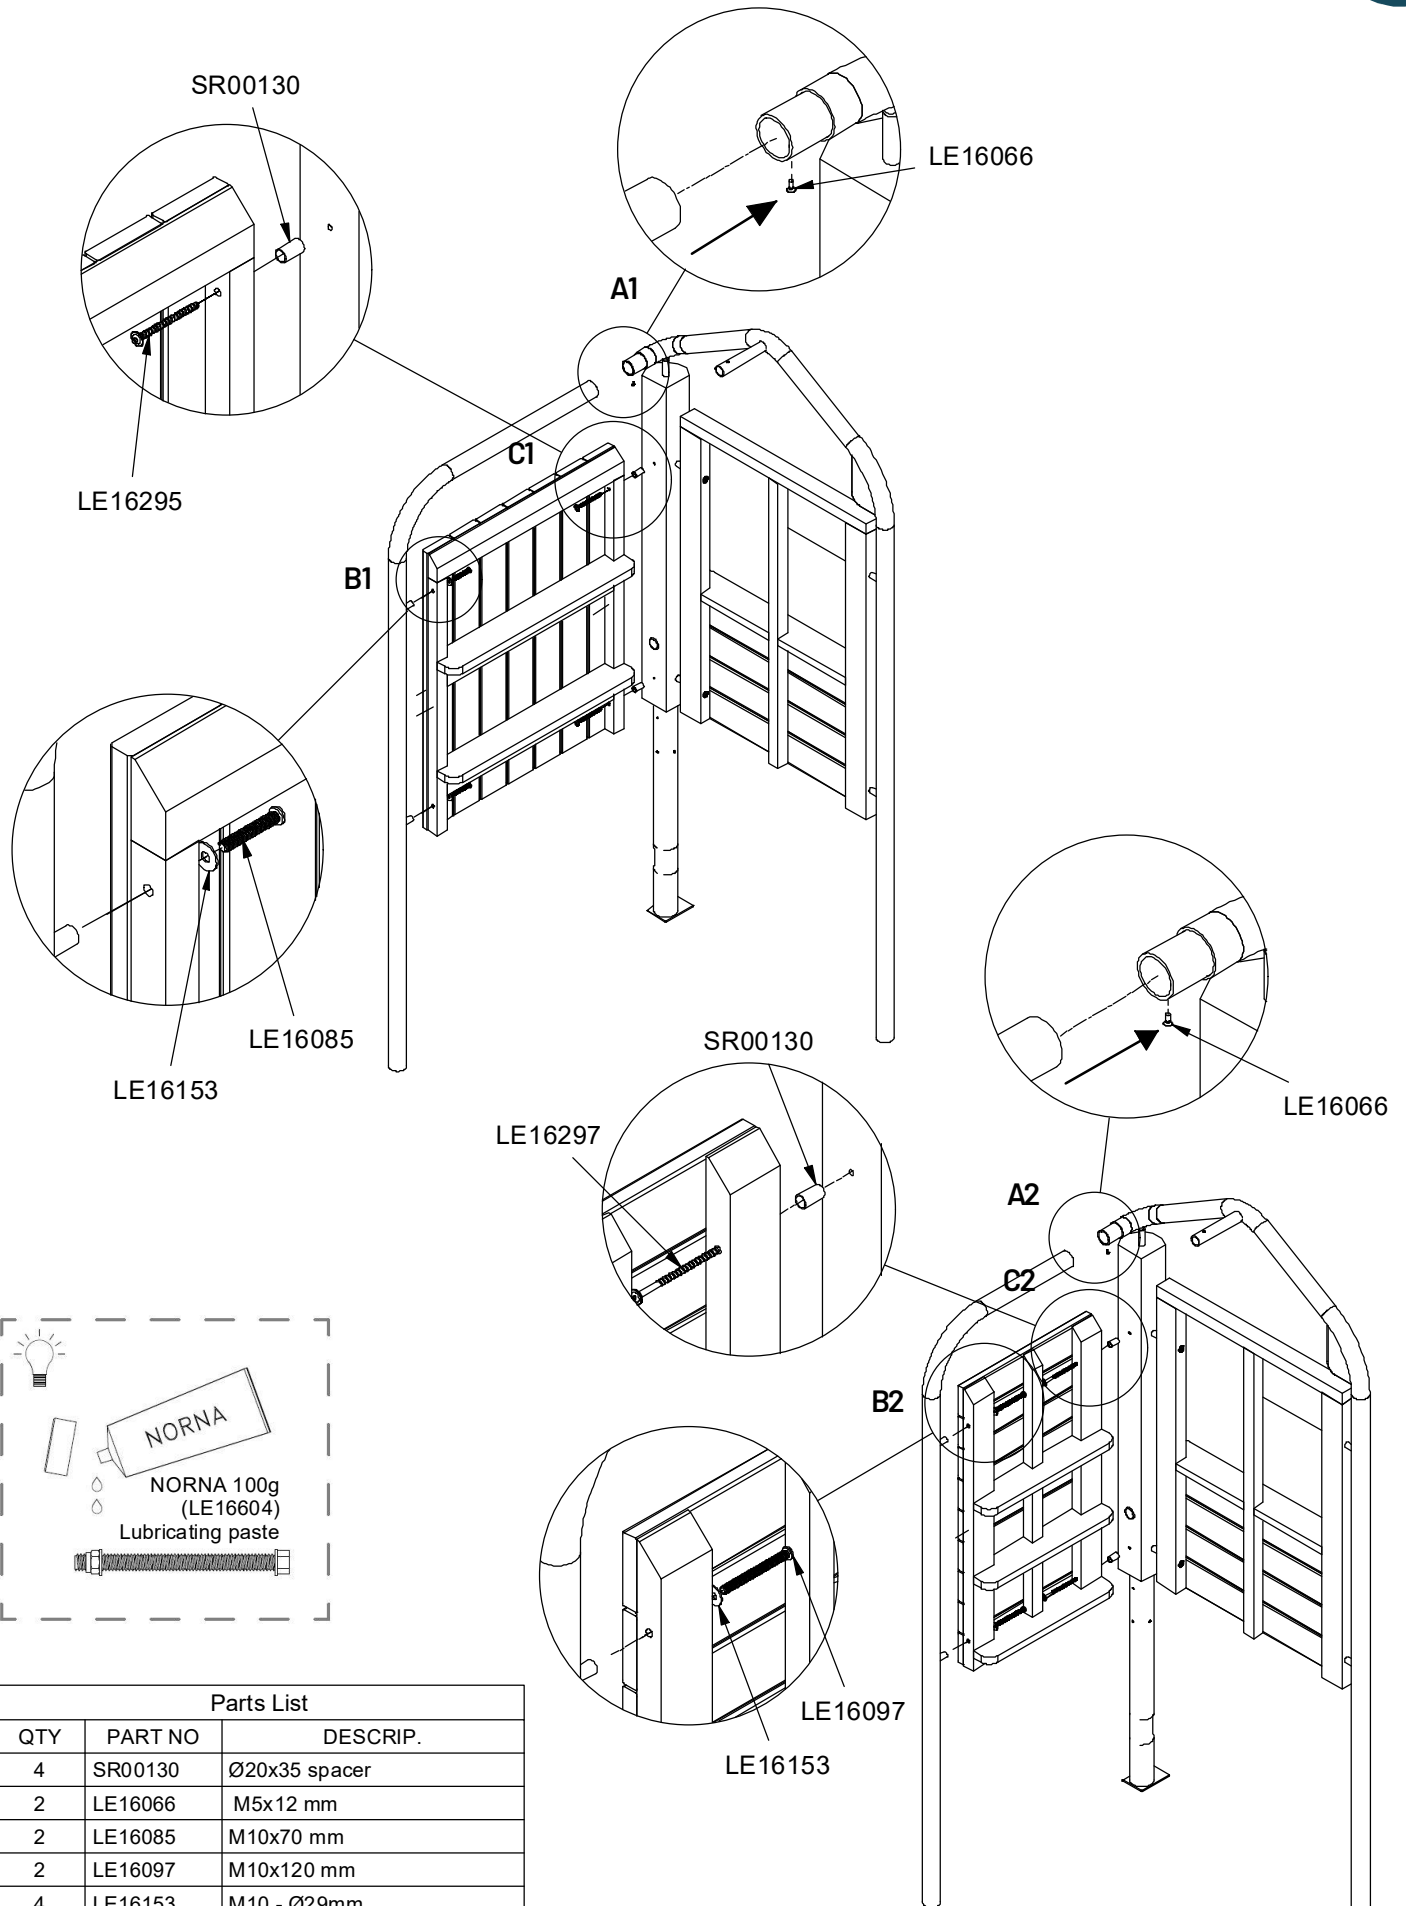

2

5 h

18m<sup>2</sup>

4,7x4,2x1,9 m

~219 kg

~0,22m<sup>3</sup>

115x262x16 cm

65 kg

Parts List

QTY	PART NO	DESCRIP.
1	D11118	Role play wall, 60x112 cm
1	D11416	Role play wall, 87x112 cm
2	D11417	Role play gable, 90°
1	RS00264	$\varnothing 140-160 \times 1400$ mm, Robinia
1	SR00036	$\varnothing 60$ Tube for Role play gable
1	SR00037	$\varnothing 60$ Tube for Role play gable

Parts List

QTY	PART NO	DESCRIP.
4	SR00130	Ø20x35 spacer
2	LE16066	M5x12 mm
2	LE16085	M10x70 mm
2	LE16097	M10x120 mm
4	LE16153	M10 - Ø29mm
2	LE16297	Ø8x160/80mm
2	LE16295	Ø8x110/80 mm

Parts List

QTY	PART NO	DESCRIP.
2	LE16294	Ø8x120/80 mm
2	LE15901	3x16, PH
1	LE15910	Name tag